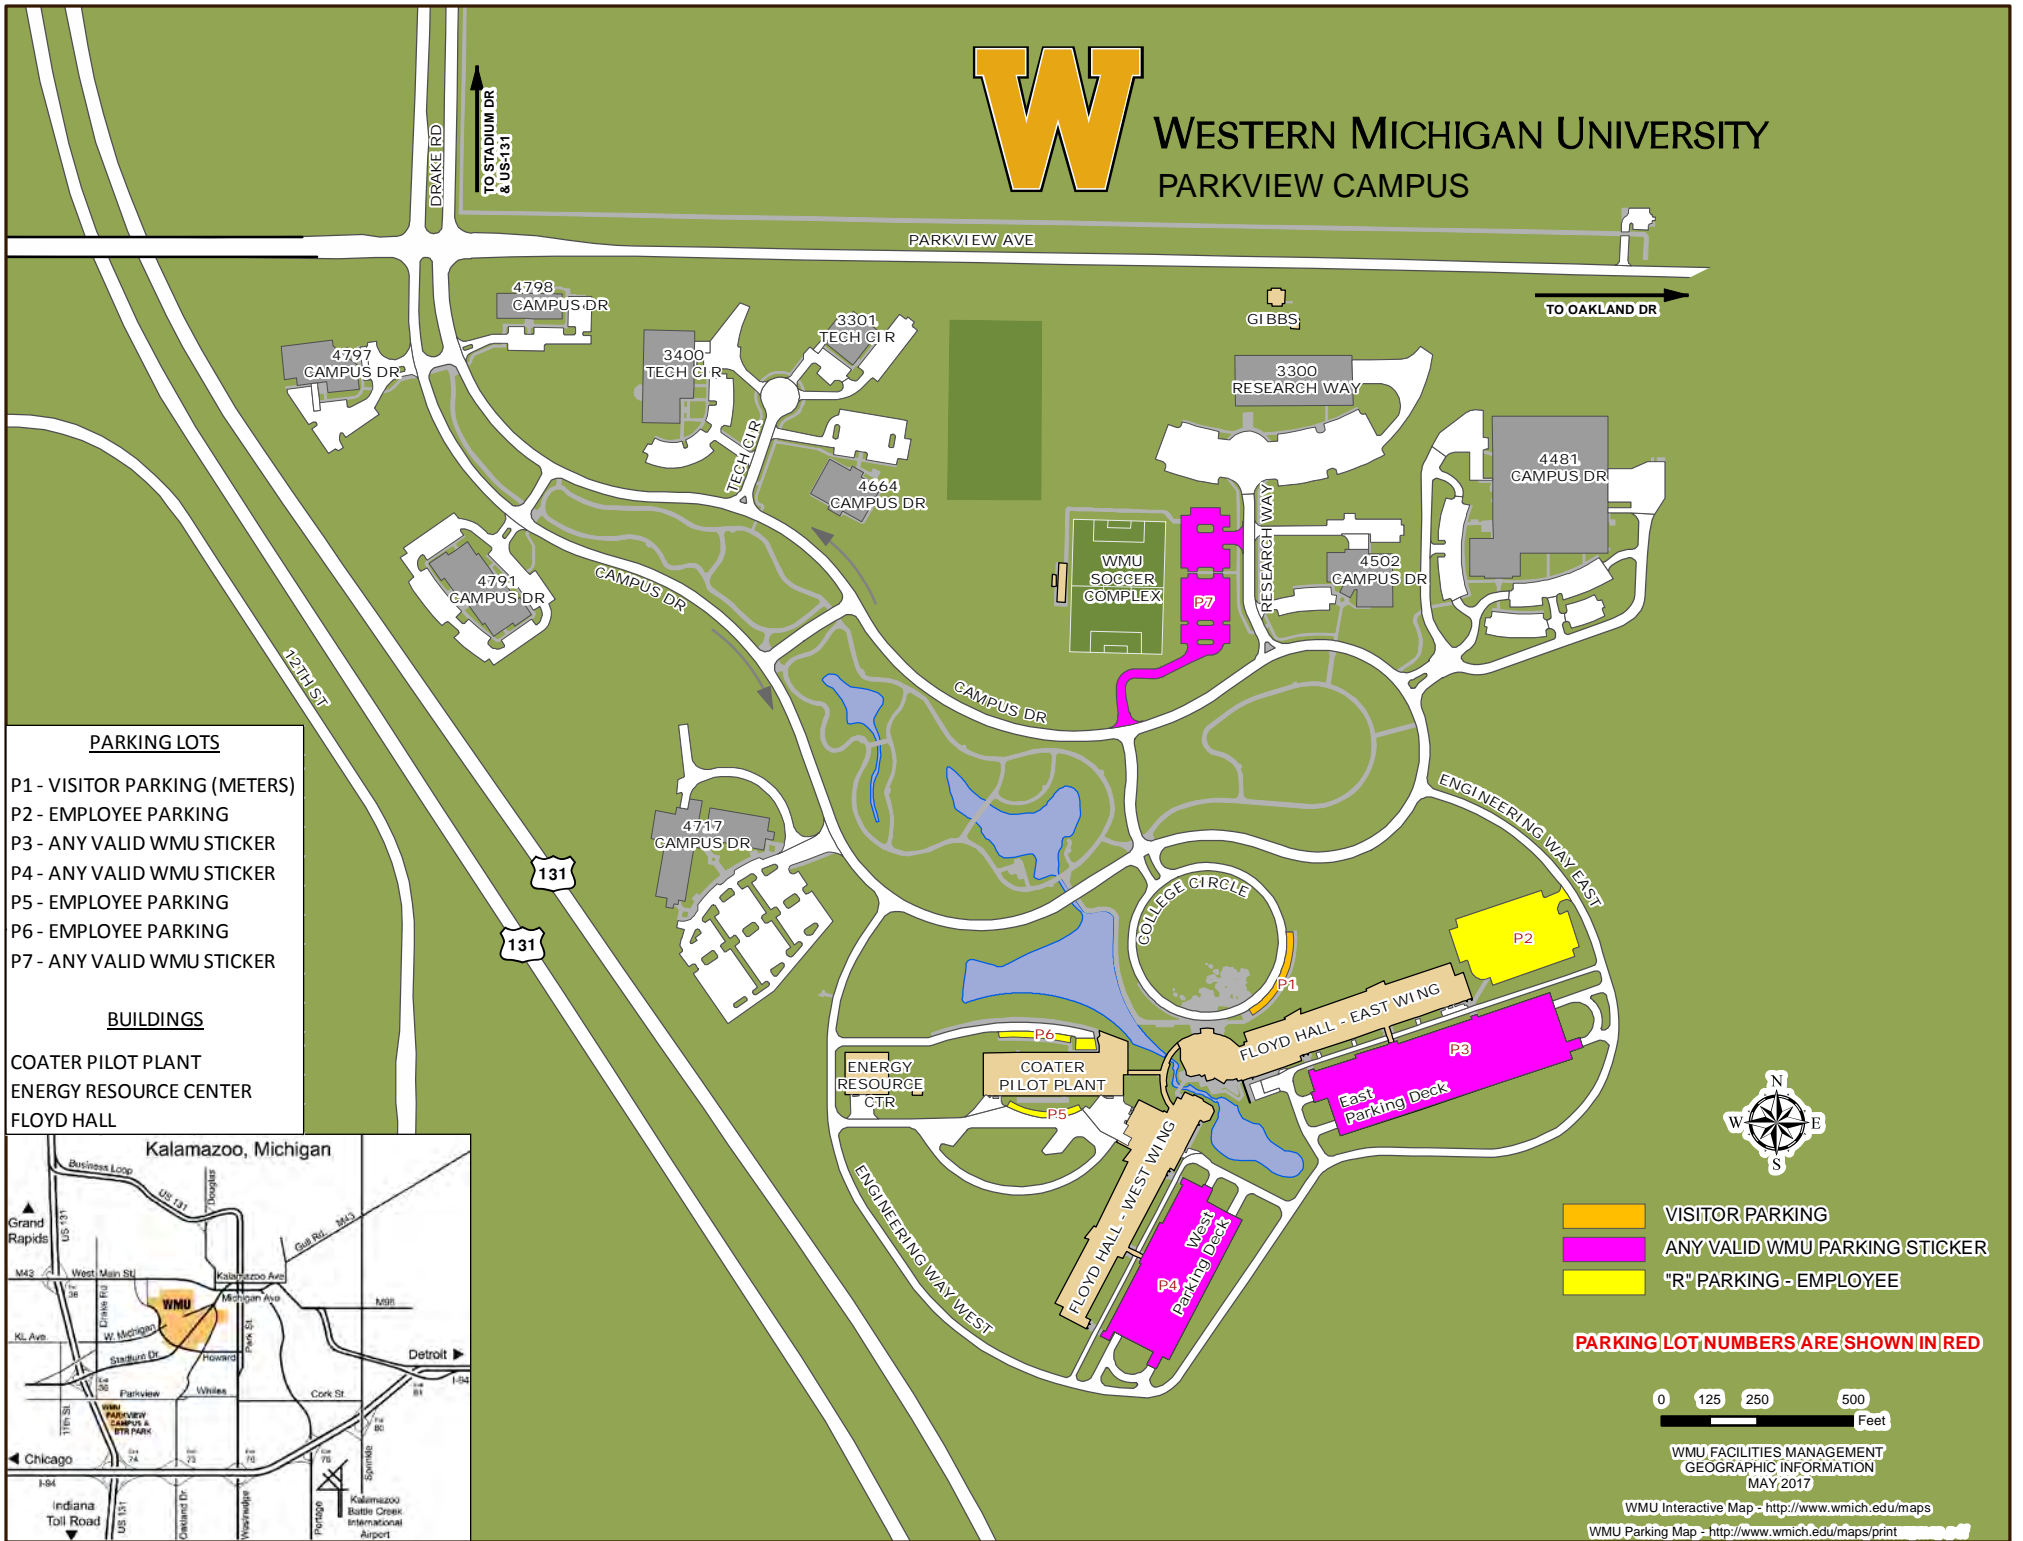

WESTERN MICHIGAN UNIVERSITY PARKVIEW CAMPUS

PARKING LOTS

- P1 - VISITOR PARKING (METERS)
- P2 - EMPLOYEE PARKING
- P3 - ANY VALID WMU STICKER
- P4 - ANY VALID WMU STICKER
- P5 - EMPLOYEE PARKING
- P6 - EMPLOYEE PARKING
- P7 - ANY VALID WMU STICKER

BUILDINGS

- COATER PILOT PLANT
- ENERGY RESOURCE CENTER
- FLOYD HALL

- VISITOR PARKING
- ANY VALID WMU PARKING STICKER
- "R" PARKING - EMPLOYEE

PARKING LOT NUMBERS ARE SHOWN IN RED

WMU FACILITIES MANAGEMENT
GEOGRAPHIC INFORMATION
MAY 2017